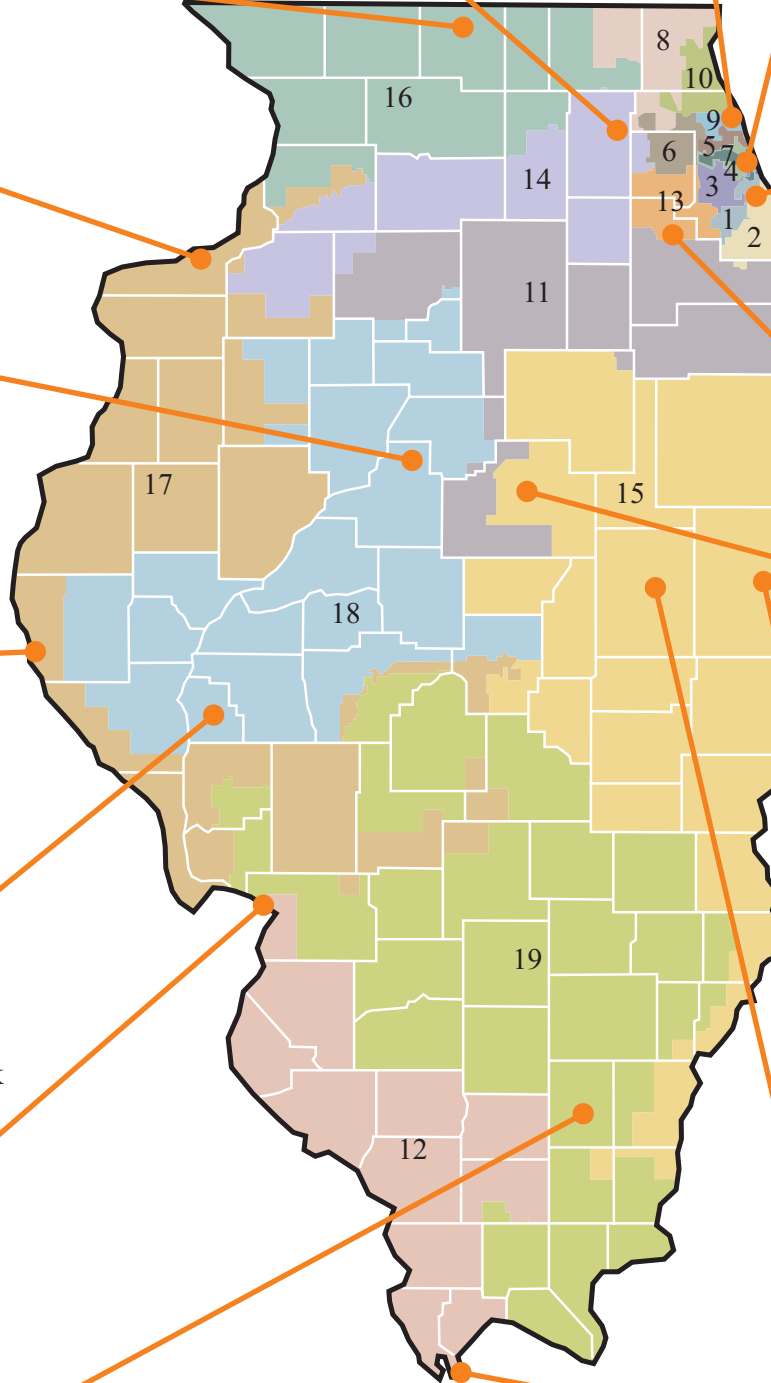

Rockford: Valencia Apts.

Geneva: Riverbank Labs

Skokie: Dempster Station

Chicago: Shaw School

Moline: Alsene Bldg.

Washington: Denhart Bank

Quincy: Schott Bldg.

Winchester: First State Bank

Alton: Lincoln Lofts

McLeansboro: PNB

Riverdale: Whistlers Crossing

Joliet: Senior Suites

Bloomington: Belle Plumb Bldg.

Danville: Holland Apts.

Urbana: Lincoln Square Mall

Cairo: 2606 Washington

### Select 20% Rehabilitation Tax Credit Projects with Congressional Districts